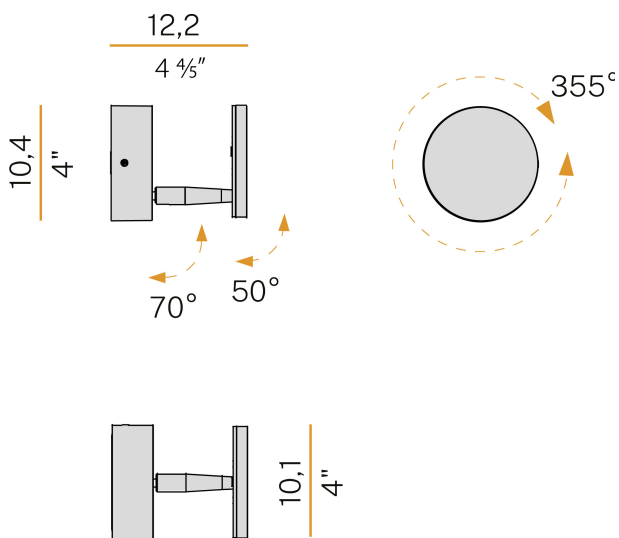

PANZERI

Bella

220-240V AC dimmable (Step DIM)

A05201.011.0509

● white

Data sheet

CODE	A05201.011.0509
SYSTEM POWER CONSUMPTION	5W
EFFICACY	77.6lm/W
LIGHT SOURCE	LED
LIGHT SOURCE LIFETIME	L80 (B10) 70.000h
COLOUR TEMPERATURE	2700K Ra>90
LIGHT DISTRIBUTION	adjustable
POWER SUPPLY	220-240V AC
FREQUENCY	50/60Hz
ELECTRICAL CONFIGURATION	dimmable (Step DIM)
DRIVER	integrated included
NOMINAL LUMINOUS FLUX	460lm
LUMEN OUTPUT	388lm
EFFICIENCY	84.3%
WEIGHT	0,56 Kg
PROTECTION DEGREE	IP20
COLOUR TOLLERANCES	SDCM 3
PACKING DIMENSIONS (CM)	12,0 x 24,0 x 13,0

Ceiling or wall lighting fixture for interiors, with swivelling light beam.
Galvanized sheet metal ceiling or wall bracket.
Die-cast aluminium wall plate in white, black, bronze, mat brass or titanium polyacrylic paint.
Turned brass joints in polyacrylic paint.
Die-cast aluminium structure in polyacrylic paint.
Die-cast aluminium head rotating on three axes in polyacrylic paint.
Modelled acrylic diffuser with mat finish.
Aluminium closing disk in polyacrylic paint.
Push-button to adjust luminosity according to 5 levels of visual comfort.

Technical drawing

Polar diagram